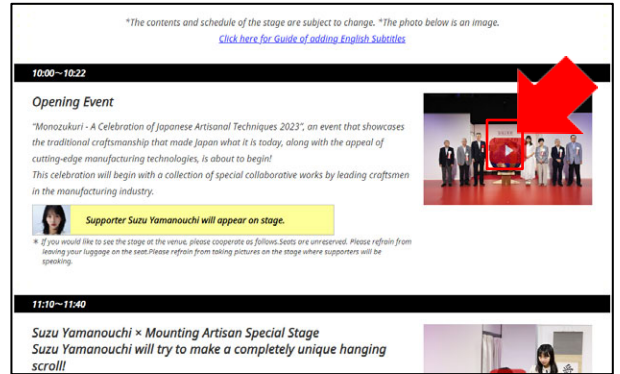

# How to add English Subtitles

① Click the play button for the video you want to watch.

② Click  on the bottom right of the screen.

③ Click 「Subtitles」 .

④ Click 「Japanese (auto-generated)」 .

⑤ Click 「Subtitles」 .