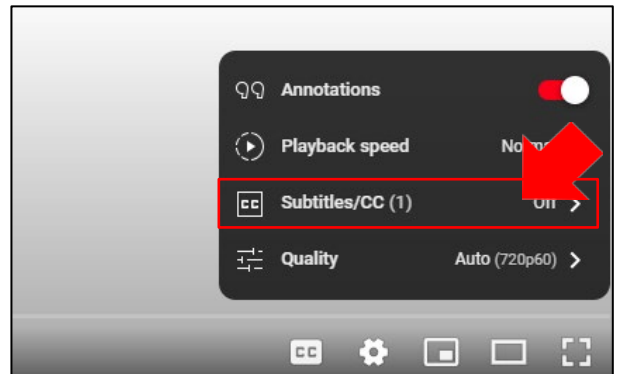

# How to add English Subtitles

① Click the play button for the video you want to watch.

② Click  on the bottom right of the screen.

③ Click 「Subtitles」 .

④ Click 「Japanese (auto-generated)」 .

⑤ Click 「Subtitles」 .