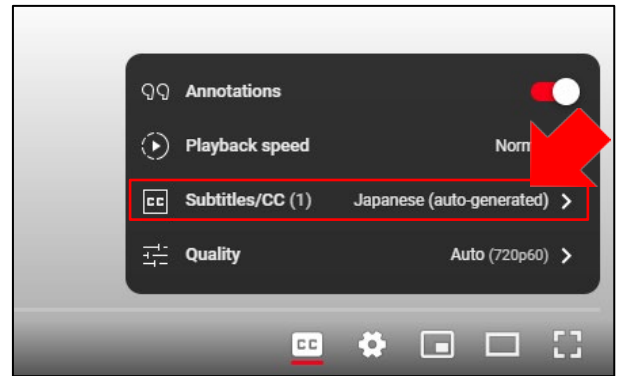

# How to add English Subtitles

① Click the play button for the video you want to watch.

② Click  on the bottom right of the screen.

③ Click 「Subtitles」 .

④ Click 「Japanese (auto-generated)」 .

⑤ Click 「Subtitles」 .