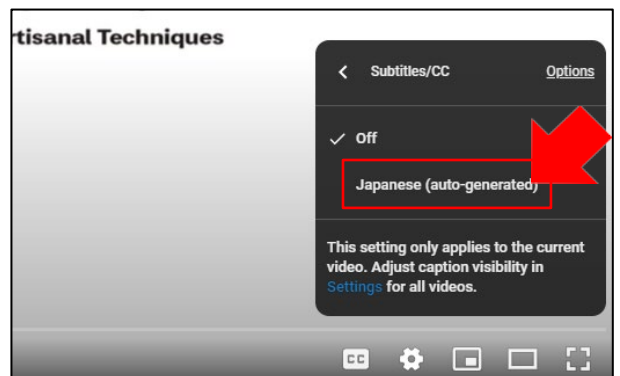

# How to add English Subtitles

① Click the play button for the video you want to watch.

② Click  on the bottom right of the screen.

③ Click 「Subtitles」 .

④ Click 「Japanese (auto-generated)」 .

⑤ Click 「Subtitles」 .