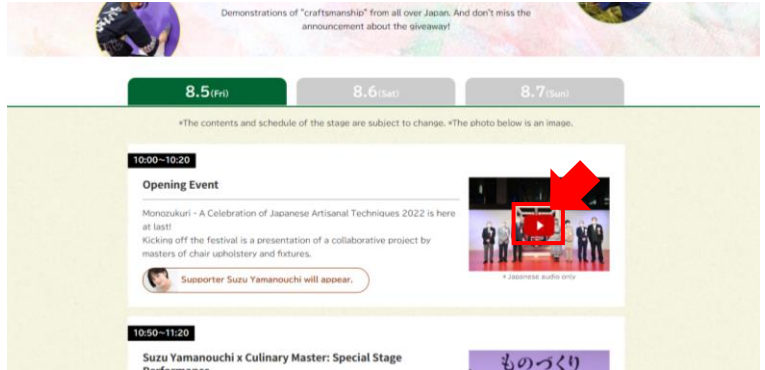

How to add English Subtitles

① Click the play button for the video you want to watch.

② Click  on the bottom right of the screen.

③ Click 「Subtitles」 .

④ Click 「Japanese (auto-generated)」 .

⑤ Click 「Subtitles」 .