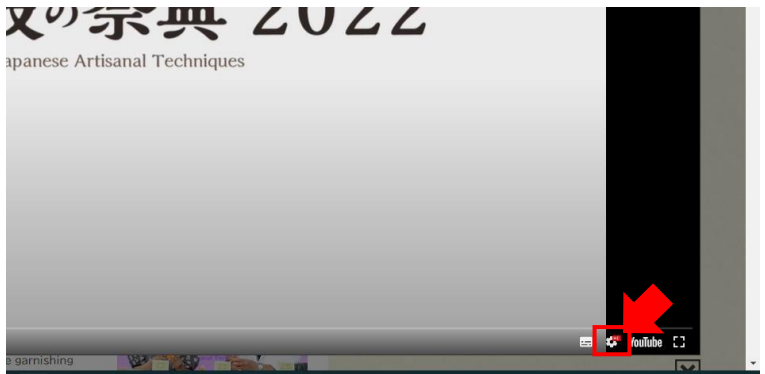

How to add English Subtitles

① Click the play button for the video you want to watch.

② Click  on the bottom right of the screen.

③ Click 「Subtitles」 .

④ Click 「Japanese (auto-generated)」 .

⑤ Click 「Subtitles」 .